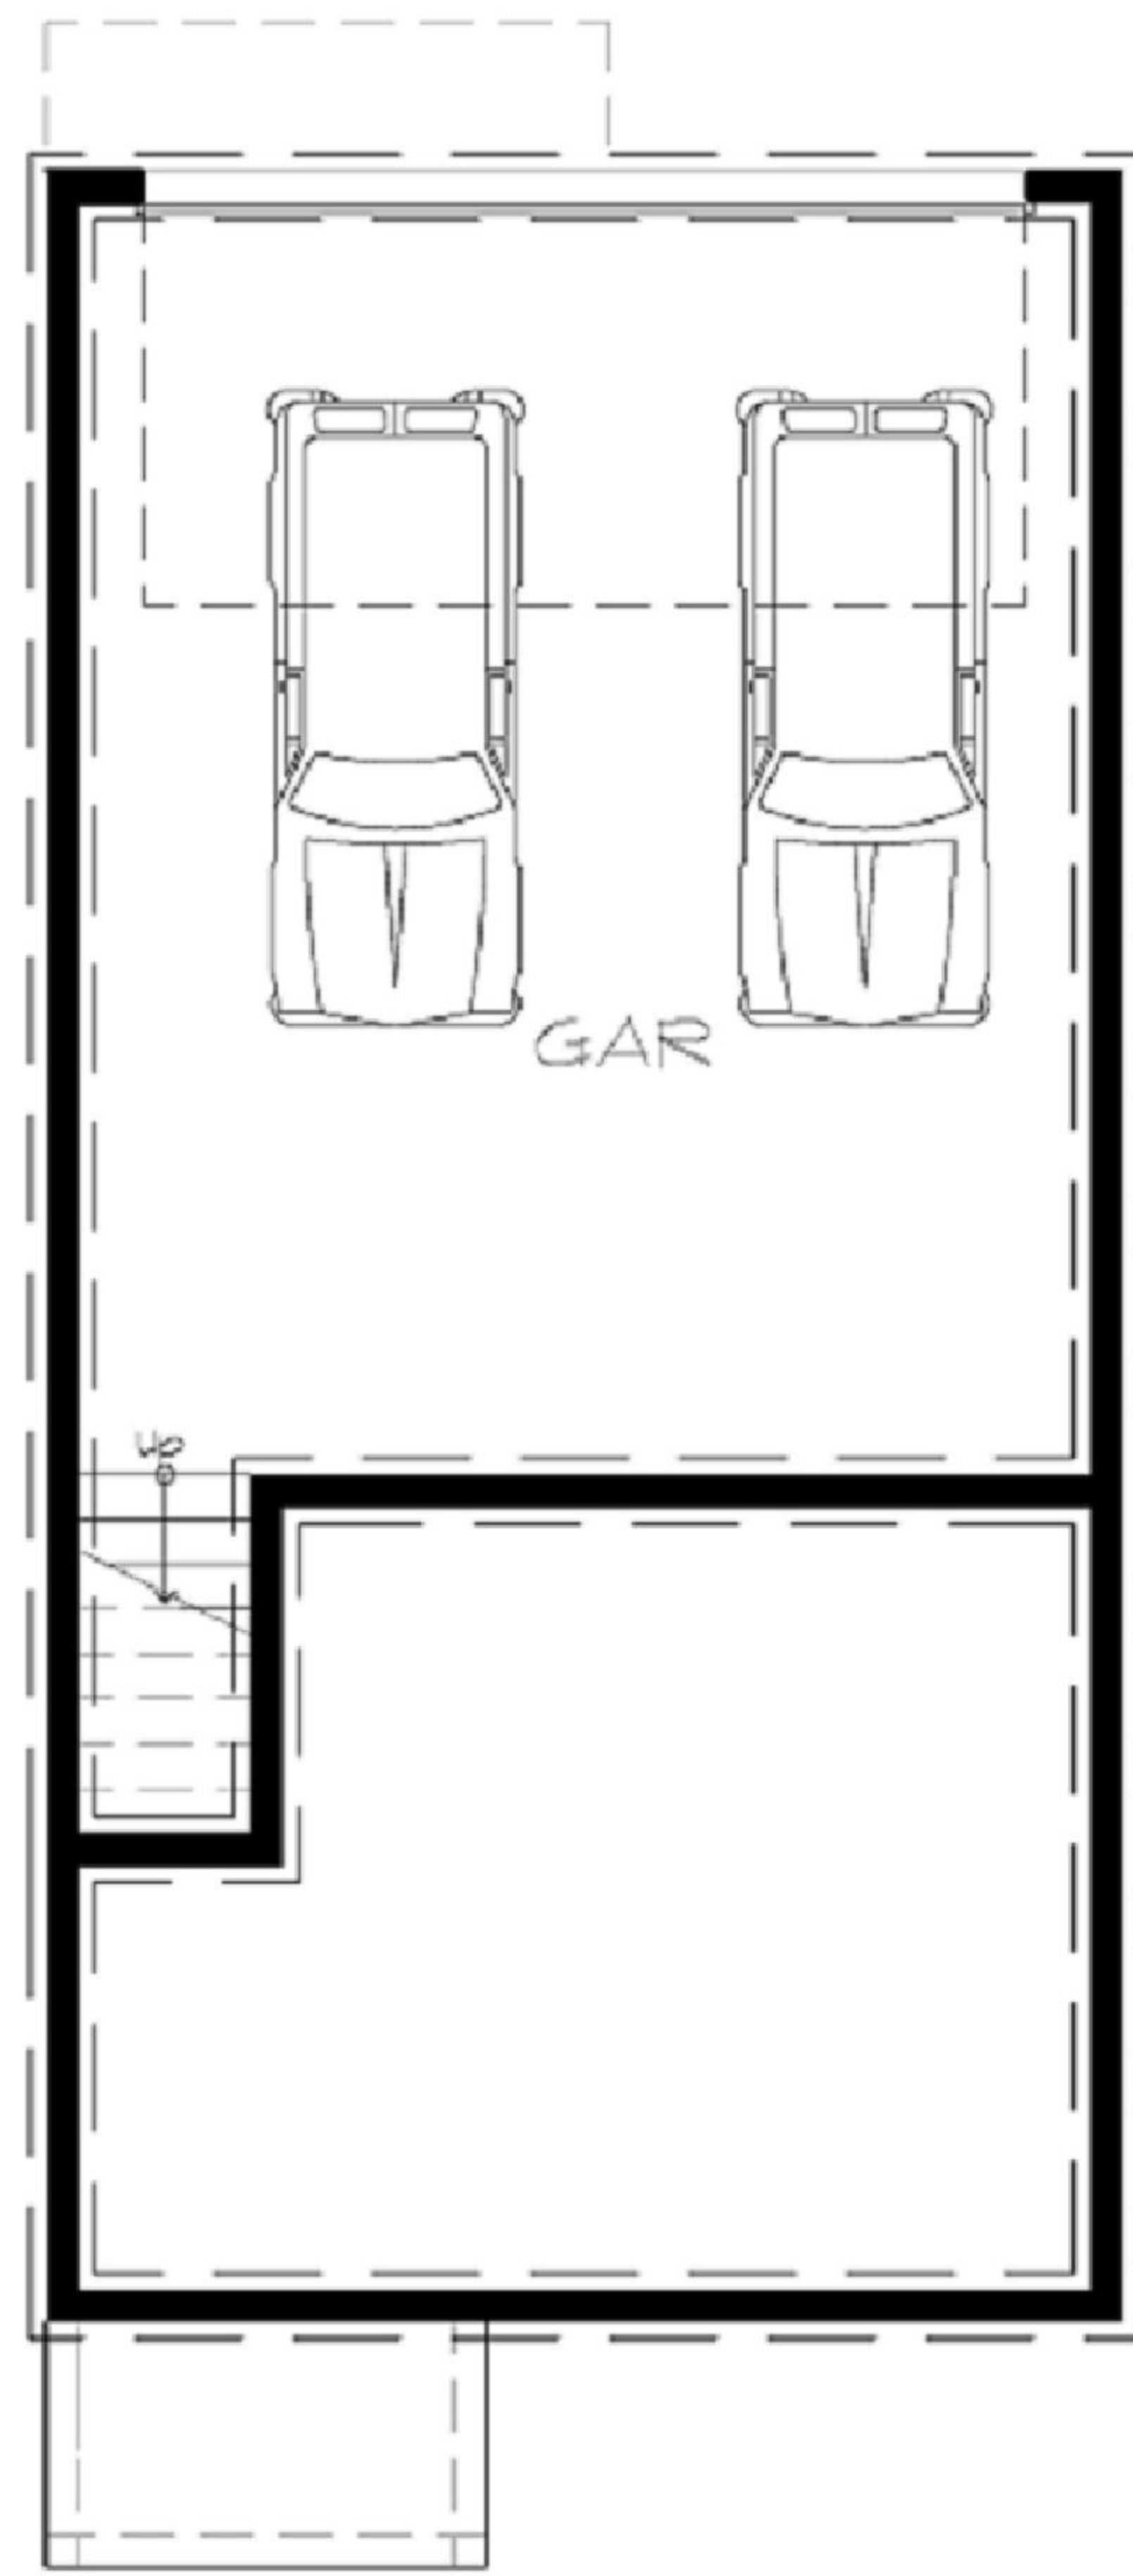

MAIN LEVEL FLOOR
924 S.F.

TYPE "B"

LOWER LEVEL FLOOR
536 S.F.

OPTIONS FOR TYPE "B"

- ① WITH OPEN RAIL
- ② WITH FIRE PLACE
- ③ WITH OUT DOOR
- ④ WITH BOOK SHELF

UPPER LEVEL FLOOR
947 S.F.