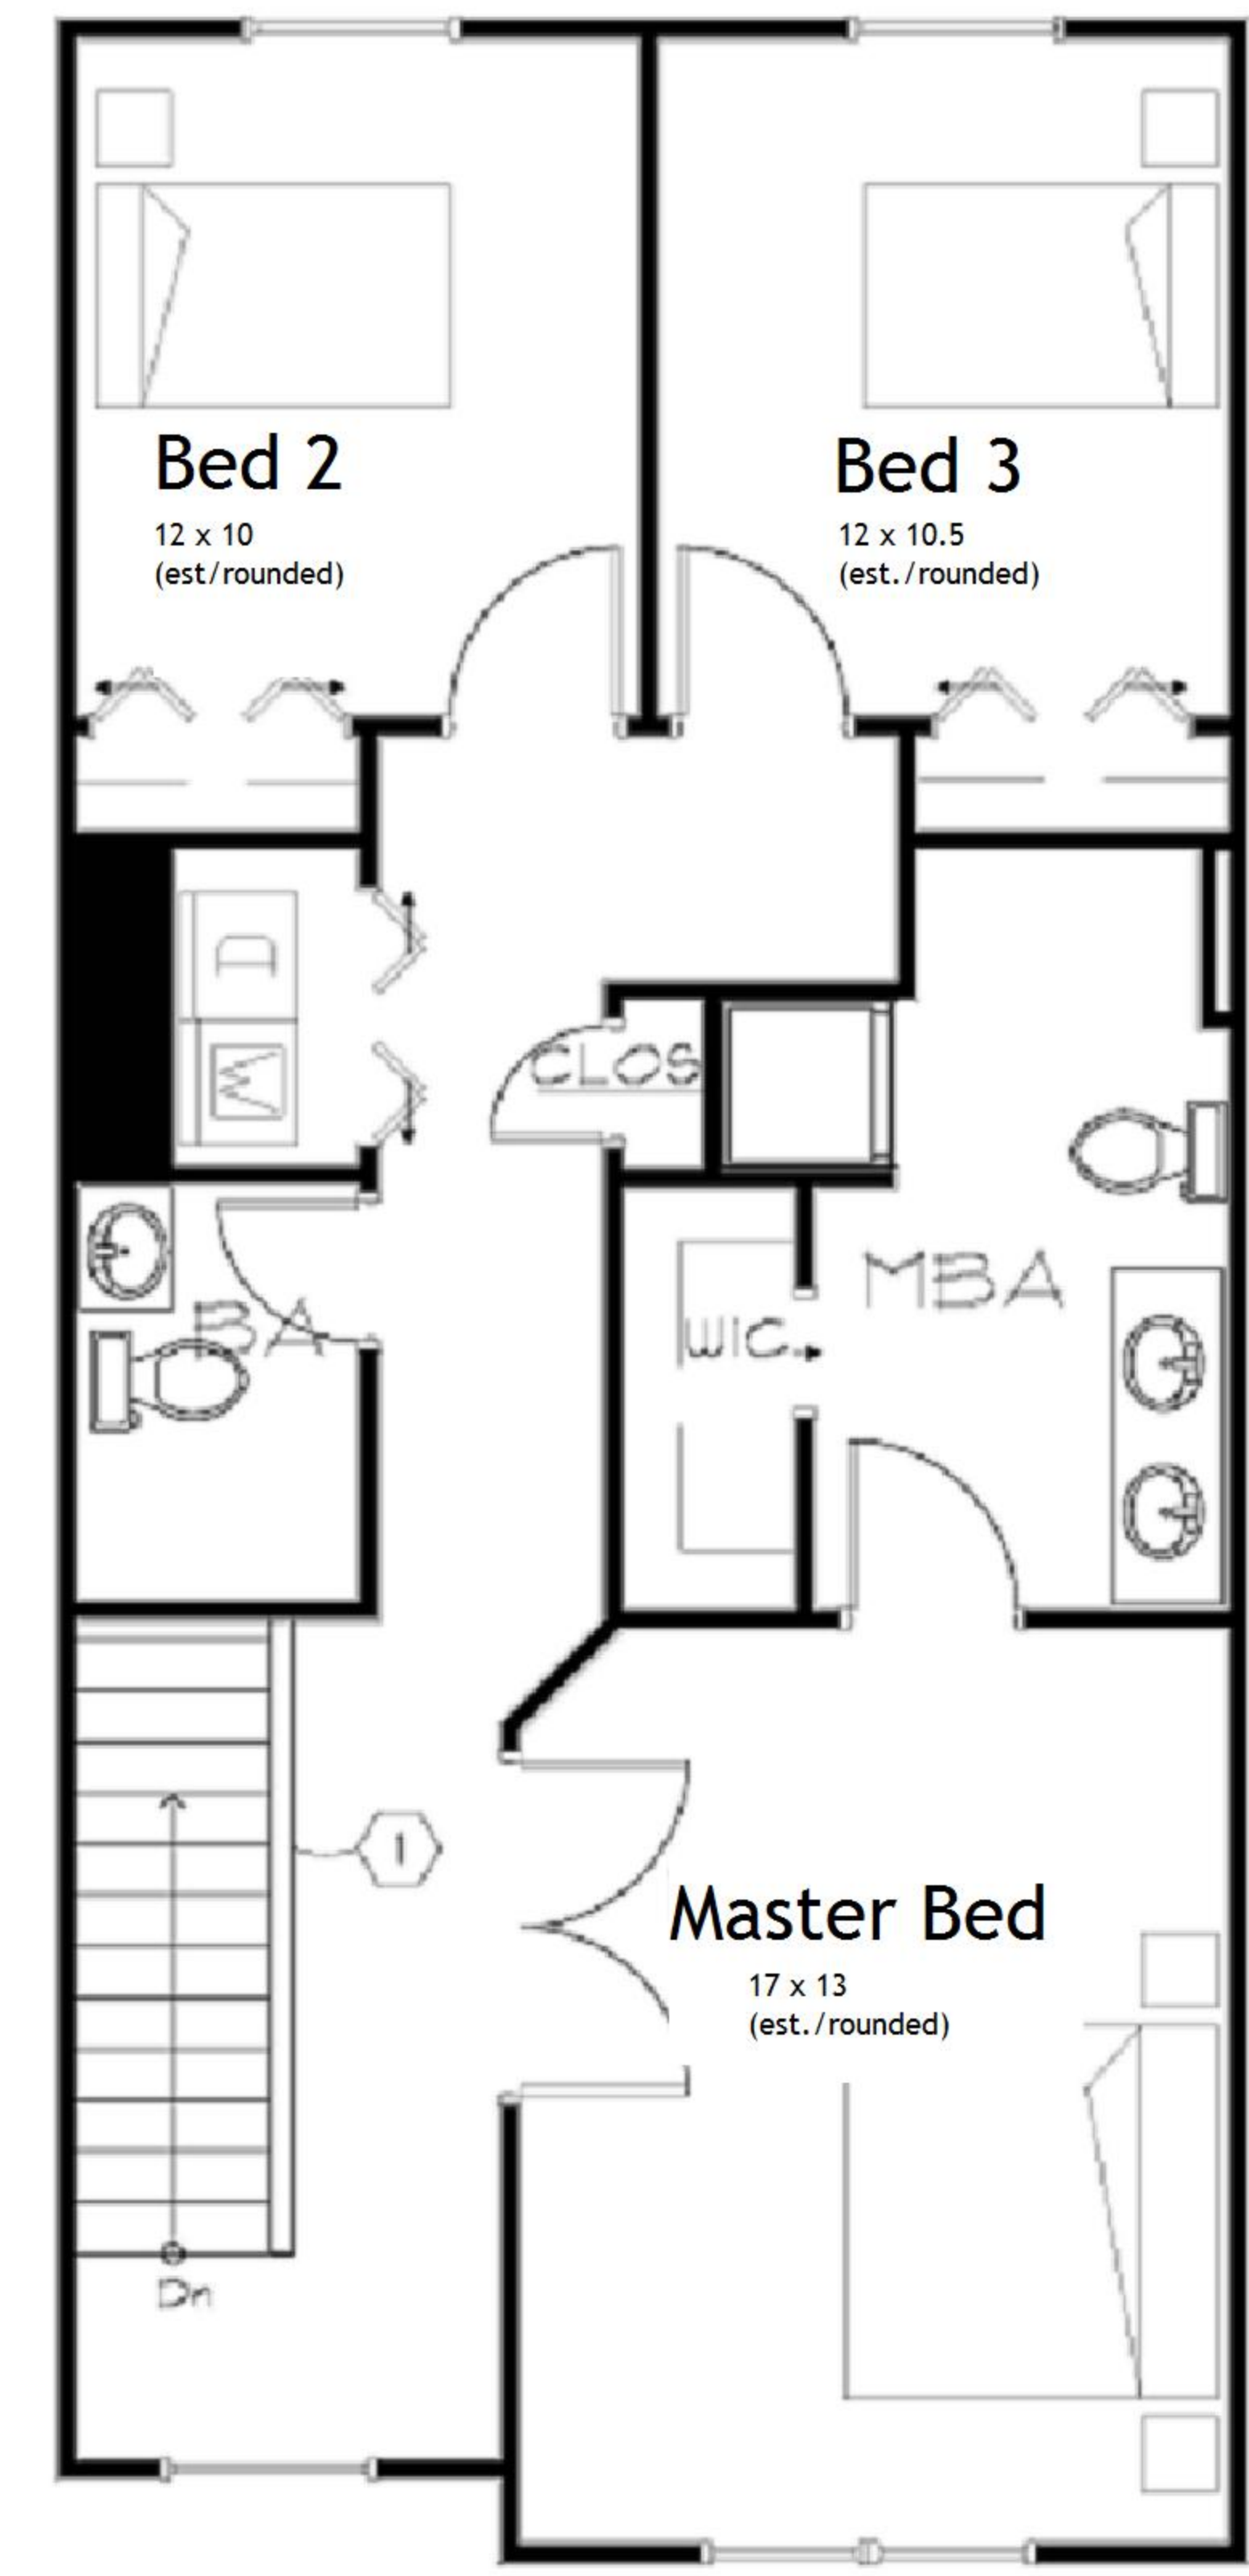

MAIN LEVEL FLOOR
924 S.F.

TYPE "B"

LOWER LEVEL FLOOR
536 S.F.

OPTIONS FOR TYPE "B"

- ① WITH OPEN RAIL
- ② WITH FIRE PLACE
- ③ WITH OUT DOOR
- ④ WITH BOOK SHELF

UPPER LEVEL FLOOR
947 S.F.